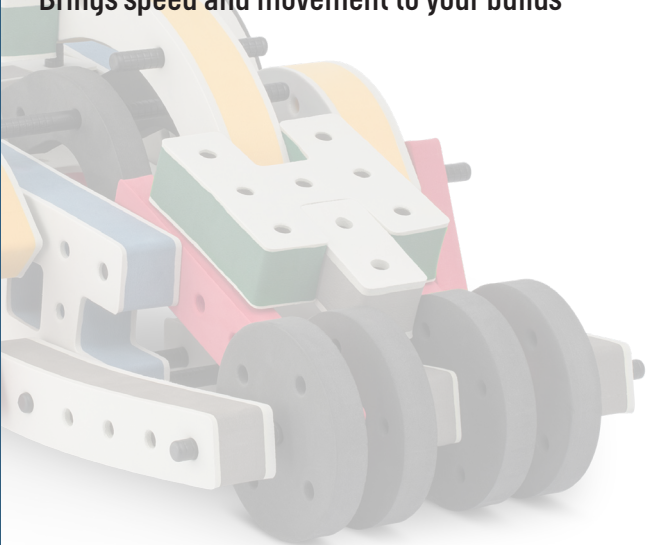

BAKOBA®

DESIGNED FOR ENDLESS PLAY

Parts for this build:

The Connector

Connect your BAKOBA with other building blocks

The Spinner

Brings speed and movement to your builds

Orange spinner only into blocks with bigger holes

The Eyes

Bring life and emotions to your builds

Turn the eyes in different directions to show different emotions

BAKOBA®

DESIGNED FOR ENDLESS PLAY

Parts for this build:

 x1

25