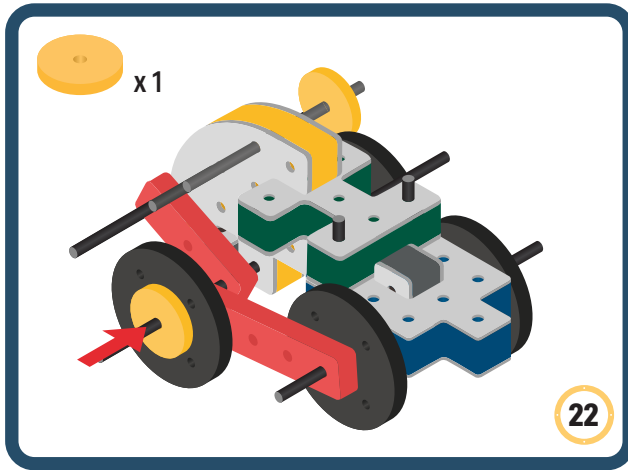

BAKOBA®

DESIGNED FOR ENDLESS PLAY

Parts for this build:

The Connector

Connect your BAKOBA with other building blocks

The Spinner

Brings speed and movement to your builds

Orange spinner only into blocks with bigger holes

The Eyes

Bring life and emotions to your builds

Turn the eyes in different directions to show different emotions

BAKOBA®

DESIGNED FOR ENDLESS PLAY

Parts for this build:

 x1

25