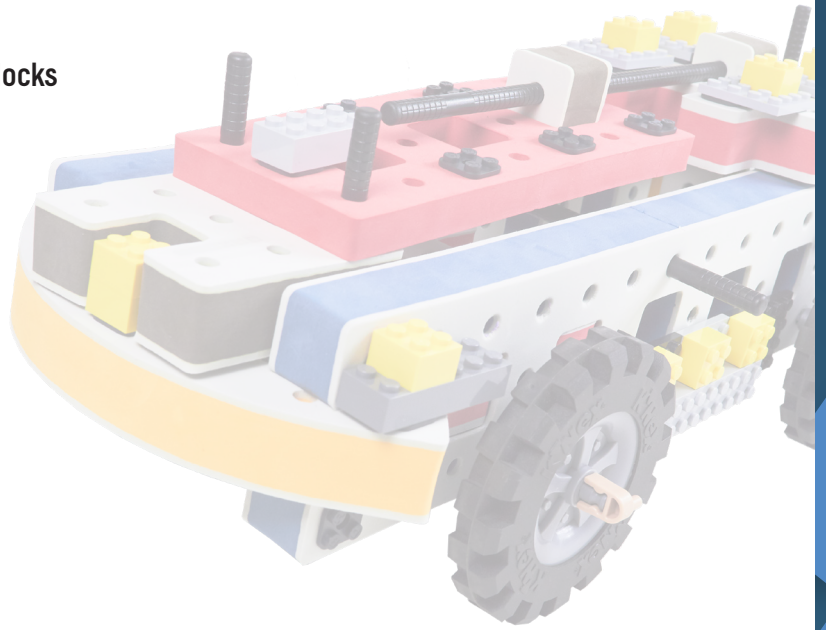

BAKOBA®

DESIGNED FOR ENDLESS PLAY

Parts for this build:

The Connector

Connect your BAKOBA with other building blocks

The Spinner

Brings speed and movement to your builds

Orange spinner only into blocks with bigger holes

The Eyes

Bring life and emotions to your builds

Turn the eyes in different directions to show different emotions

BAKOBA®

DESIGNED FOR ENDLESS PLAY

Parts for this build:

 x1

25

BAKOBA®

DESIGNED FOR ENDLESS PLAY

Parts for this build:

x1

17

x1

18

The Connector

BAKOBBA[®]

DESIGNED FOR ENDLESS PLAY

Parts for this build:

The Connector

Connect your BAKOBA with other building blocks

The Spinner

Brings speed and movement to your builds

Orange spinner only into blocks with bigger holes