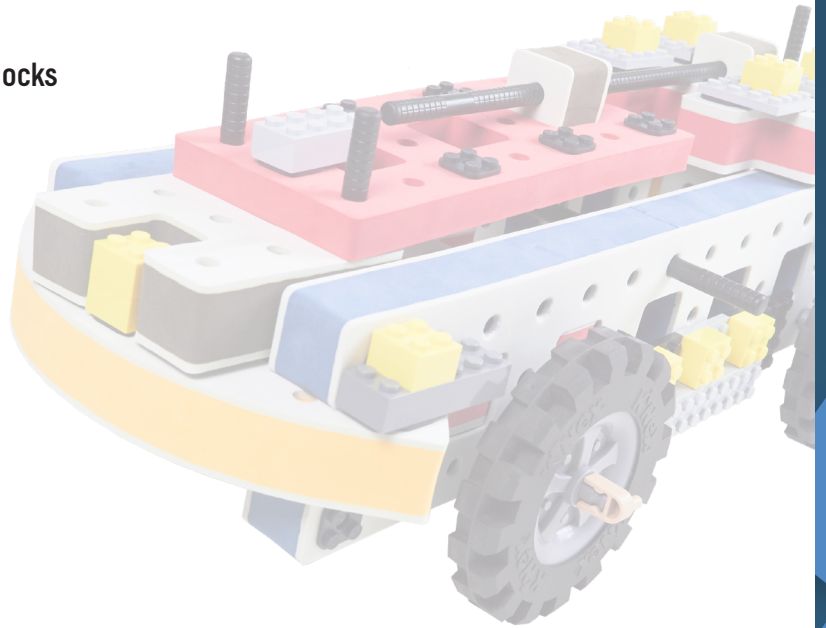

BAKOBA®

DESIGNED FOR ENDLESS PLAY

Parts for this build:

The Connector

Connect your BAKOBA with other building blocks

The Spinner

Brings speed and movement to your builds

Orange spinner only into blocks with bigger holes

BAKOBA®

DESIGNED FOR ENDLESS PLAY

Parts for this build:

x1

17

x1

18

The Connector

Connect your BAKOBA with other building blocks

The Spinner

Brings speed and movement to your builds

Orange spinner only into blocks with bigger holes

The Eyes

Bring life and emotions to your builds

Turn the eyes in different directions to show different emotions

BAKOBBA[®]

DESIGNED FOR ENDLESS PLAY

Parts for this build:

The Connector

Connect your BAKOBA with other building blocks

The Spinner

Brings speed and movement to your builds

Orange spinner only into blocks with bigger holes