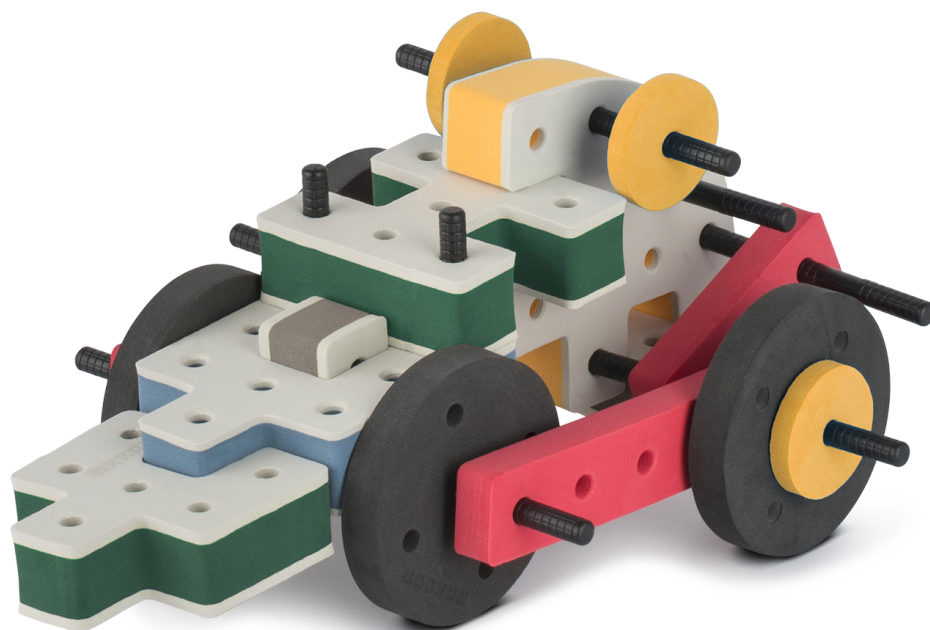

BAKOBA®

DESIGNED FOR ENDLESS PLAY

Parts for this build:

The Connector

Connect your BAKOBA with other building blocks

The Spinner

Brings speed and movement to your builds

Orange spinner only into blocks with bigger holes

The Eyes

Bring life and emotions to your builds

Turn the eyes in different directions to show different emotions

BAKOBA®

DESIGNED FOR ENDLESS PLAY

Parts for this build:

 x1

25

 x1

26

 x1

27

 x1

28

The Connector

Connect your BAKOBA with other building blocks

BAKOBBA[®]

DESIGNED FOR ENDLESS PLAY

Parts for this build:

The Connector

Connect your BAKOBA with other building blocks

The Spinner

Brings speed and movement to your builds

Orange spinner only into blocks with bigger holes