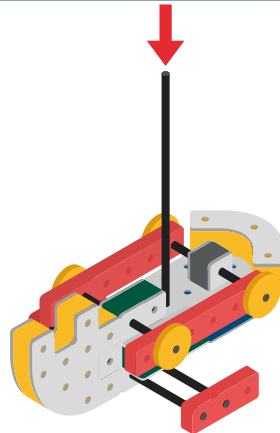

Connect your BAKOBA with other building blocks

The Spinner

Brings speed and movement to your builds

Orange spinner only into blocks with bigger holes

The Eyes

Bring life and emotions to your builds

Turn the eyes in different directions to show different emotions

BAKOBA®

DESIGNED FOR ENDLESS PLAY

Parts for this build:

 x2

17

 x1

18

 x1

19

The Connector

Connect your BAKOBA with other building blocks

The Spinner

Brings speed and movement to your builds

Orange spinner only into blocks with bigger holes

The Eyes

Bring life and emotions to your builds