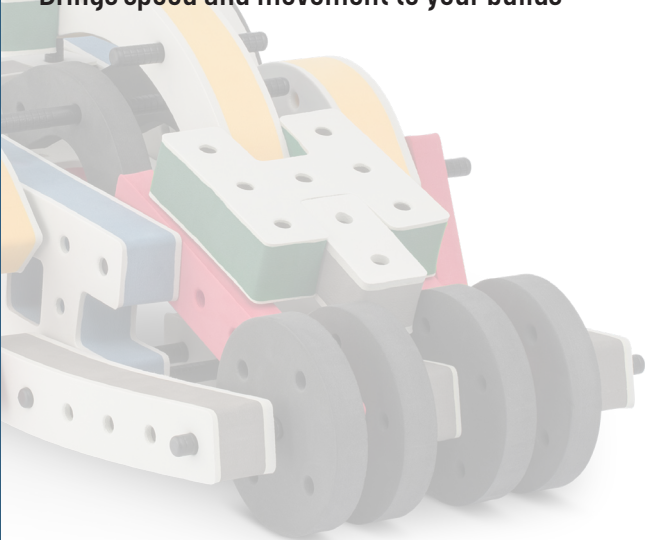

BAKOBA®

DESIGNED FOR ENDLESS PLAY

Parts for this build:

x1

17

x1

18

The Connector

Connect your BAKOBA with other building blocks

The Spinner

Brings speed and movement to your builds

Orange spinner only into blocks with bigger holes

The Eyes

Bring life and emotions to your builds

Turn the eyes in different directions to show different emotions

BAKOBBA[®]

DESIGNED FOR ENDLESS PLAY

Parts for this build:

The Connector

Connect your BAKOBA with other building blocks

The Spinner

Brings speed and movement to your builds

Orange spinner only into blocks with bigger holes