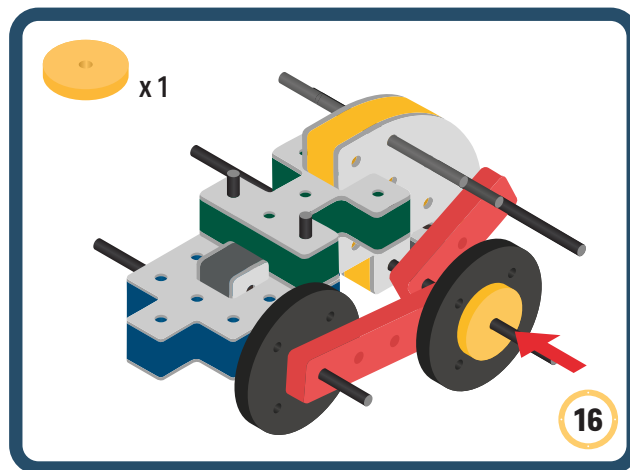

BAKOBA®

DESIGNED FOR ENDLESS PLAY

Parts for this build:

The Connector

Connect your BAKOBA with other building blocks

The Spinner

Brings speed and movement to your builds

Orange spinner only into blocks with bigger holes

The Eyes

Bring life and emotions to your builds

Turn the eyes in different directions to show different emotions

BAKOBA®

DESIGNED FOR ENDLESS PLAY

Parts for this build:

 x1

25

 x1

26

 x1

27

 x1

28

The Connector

Connect your BAKOBA with other building blocks