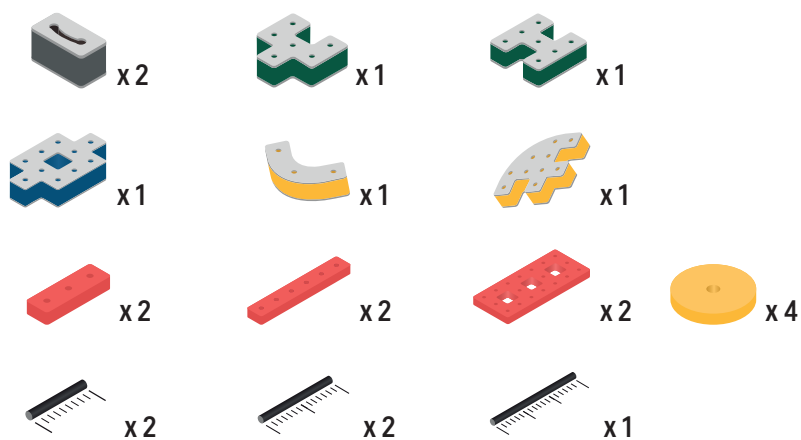

BAKOBBA[®]

DESIGNED FOR ENDLESS PLAY

Parts for this build:

The Connector

Connect your BAKOBA with other building blocks

The Spinner

Brings speed and movement to your builds

Orange spinner only into blocks with bigger holes

The Eyes

Bring life and emotions to your builds

Turn the eyes in different directions to show different emotions

BAKOBBA®

DESIGNED FOR ENDLESS PLAY

Parts for this build:

The Connector

Connect your BAKOBA with other building blocks