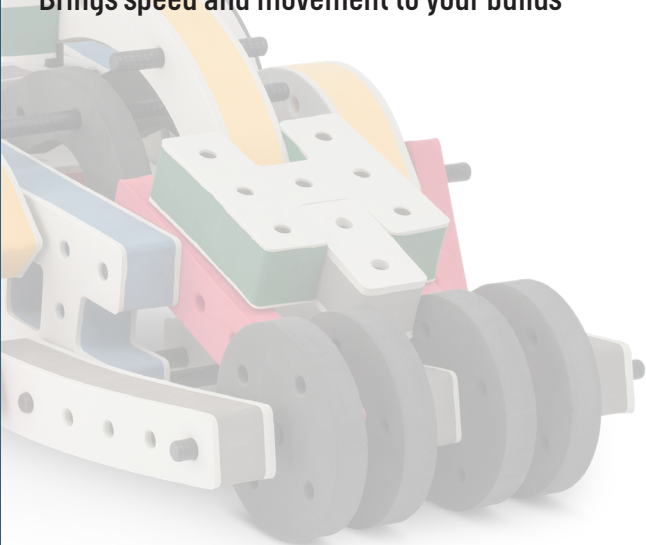

Orange spinner only into blocks with bigger holes

The Eyes

Bring life and emotions to your builds

Turn the eyes in different directions to show different emotions

BAKOBBA[®]

DESIGNED FOR ENDLESS PLAY

Parts for this build:

The Connector

Connect your BAKOBA with other building blocks

The Spinner

Brings speed and movement to your builds

Orange spinner only into blocks with bigger holes

The Eyes

Bring life and emotions to your builds