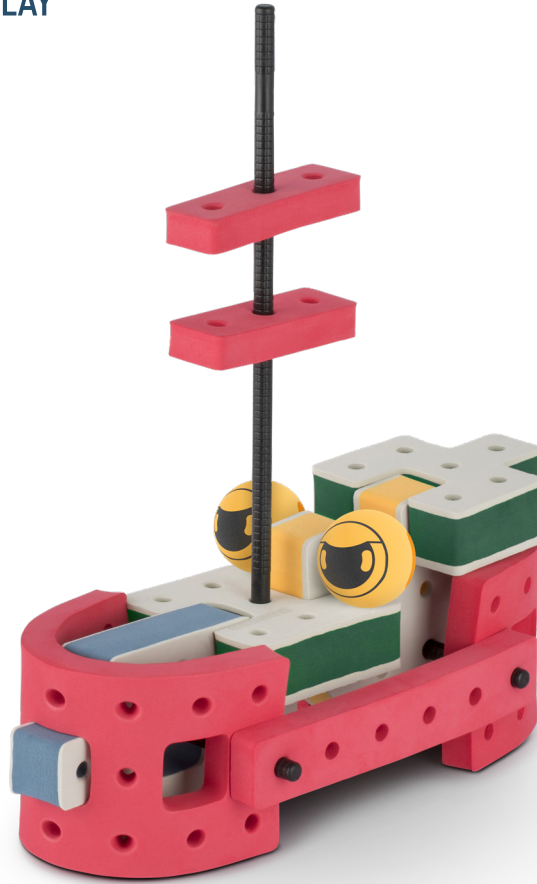

BAKOBA®

DESIGNED FOR ENDLESS PLAY

Parts for this build:

The Connector

Connect your BAKOBA with other building blocks

The Spinner

Brings speed and movement to your builds

Orange spinner only into blocks with bigger holes

BAKOBA®

DESIGNED FOR ENDLESS PLAY

Parts for this build:

x1

17

x1

18

The Connector

Connect your BAKOBA with other building blocks

The Spinner

Brings speed and movement to your builds

Orange spinner only into blocks with bigger holes

The Eyes

Bring life and emotions to your builds

Turn the eyes in different directions to show different emotions

BAKOBBA[®]

DESIGNED FOR ENDLESS PLAY

Parts for this build:

The Connector

Connect your BAKOBA with other building blocks

The Spinner

Brings speed and movement to your builds

Orange spinner only into blocks with bigger holes