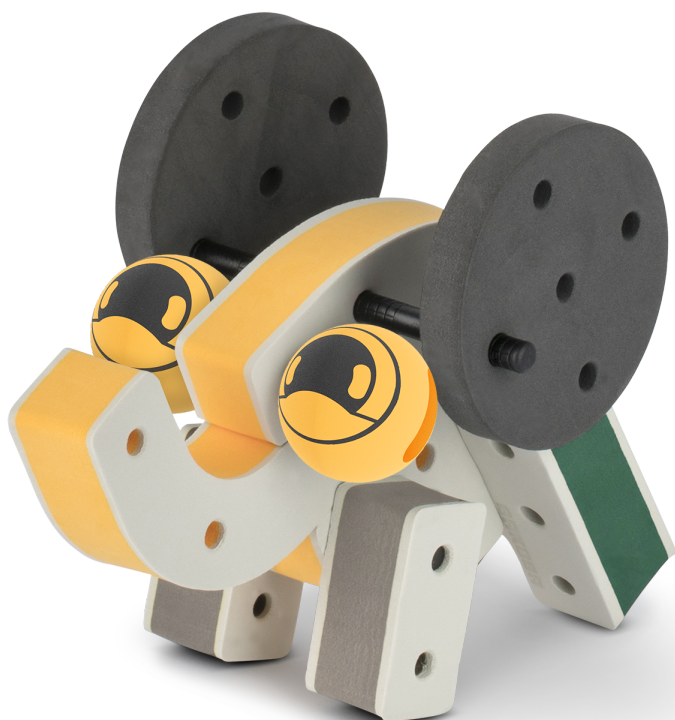

BAKOBA®

DESIGNED FOR ENDLESS PLAY

Parts for this build:

The Connector

Connect your BAKOBA with other building blocks

The Spinner

Brings speed and movement to your builds

Orange spinner only into blocks with bigger holes

x4

x4

x2

x2

The Connector

Connect your BAKOBA with other building blocks

The Spinner

Brings speed and movement to your builds

Orange spinner only into blocks with bigger holes

The Eyes

Bring life and emotions to your builds

Turn the eyes in different directions to show different emotions

BAKOBBA[®]

DESIGNED FOR ENDLESS PLAY

Parts for this build: