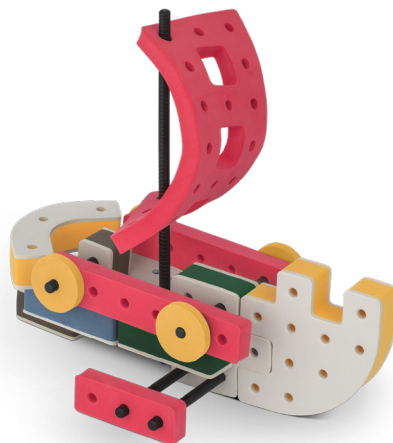

Connect your BAKOBA with other building blocks

The Spinner

Brings speed and movement to your builds

Orange spinner only into blocks with bigger holes

The Eyes

Bring life and emotions to your builds

Turn the eyes in different directions to show different emotions

BAKOBA®

DESIGNED FOR ENDLESS PLAY

Parts for this build:

 x2

17

 x1

18

 x1

19

The Connector

Connect your BAKOBA with other building blocks

The Spinner

Brings speed and movement to your builds

Orange spinner only into blocks with bigger holes

The Eyes

Bring life and emotions to your builds