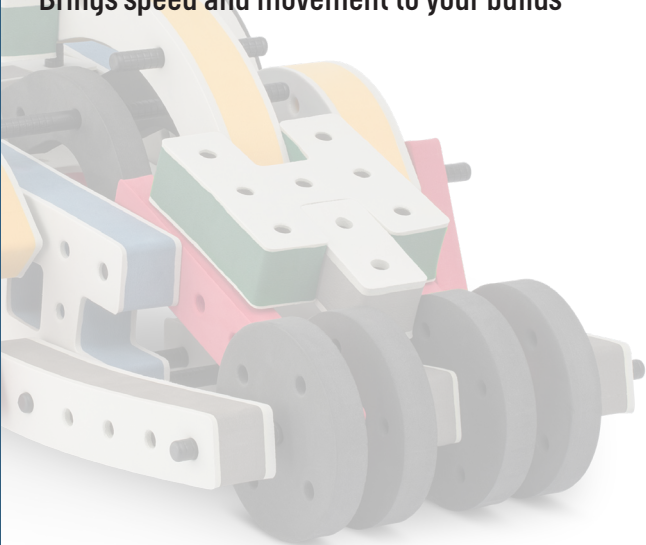

BAKOBBA[®]

DESIGNED FOR ENDLESS PLAY

Parts for this build:

The Connector

Connect your BAKOBA with other building blocks

The Spinner

Brings speed and movement to your builds

Orange spinner only into blocks with bigger holes

The Eyes

Bring life and emotions to your builds

Turn the eyes in different directions to show different emotions

BAKOBBA®

DESIGNED FOR ENDLESS PLAY

Parts for this build:

The Connector

Connect your BAKOBA with other building blocks

The Spinner

Brings speed and movement to your builds

Orange spinner only into blocks with bigger holes

The Eyes

Bring life and emotions to your builds

Turn the eyes in different directions to show different emotions