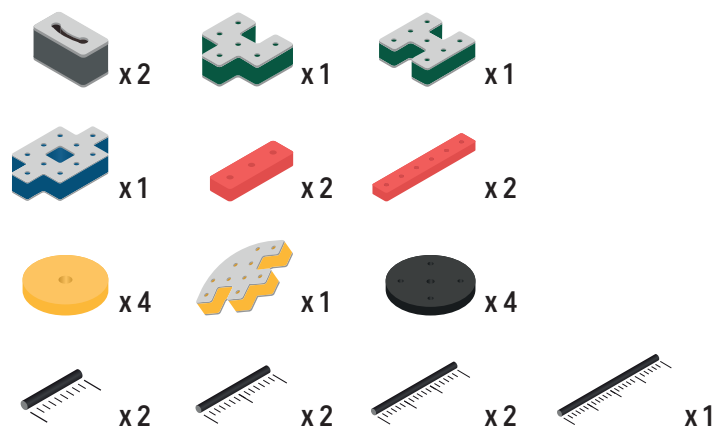

BAKOBA®

DESIGNED FOR ENDLESS PLAY

Parts for this build:

The Connector

Connect your BAKOBA with other building blocks

The Spinner

Brings speed and movement to your builds

Orange spinner only into blocks with bigger holes

The Eyes

Bring life and emotions to your builds

Turn the eyes in different directions to show different emotions

BAKOBA®

DESIGNED FOR ENDLESS PLAY

Parts for this build:

 x1

25

 x1

26

 x1

27

 x1

28

The Connector

Connect your BAKOBA with other building blocks