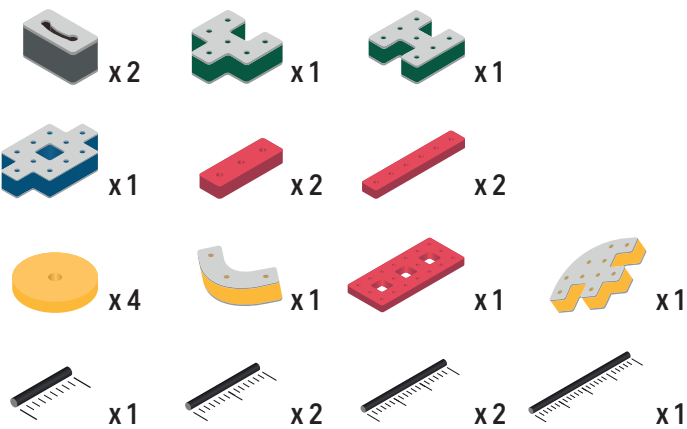

x2

x2

x1

x2

x2

x2

x1

The Connector

Connect your BAKOBA with other building blocks

The Spinner

Brings speed and movement to your builds

Orange spinner only into blocks with bigger holes

The Eyes

Bring life and emotions to your builds

Turn the eyes in different directions to show different emotions

BAKOBA®

DESIGNED FOR ENDLESS PLAY

Parts for this build:

 x2

17

 x1

18

 x1